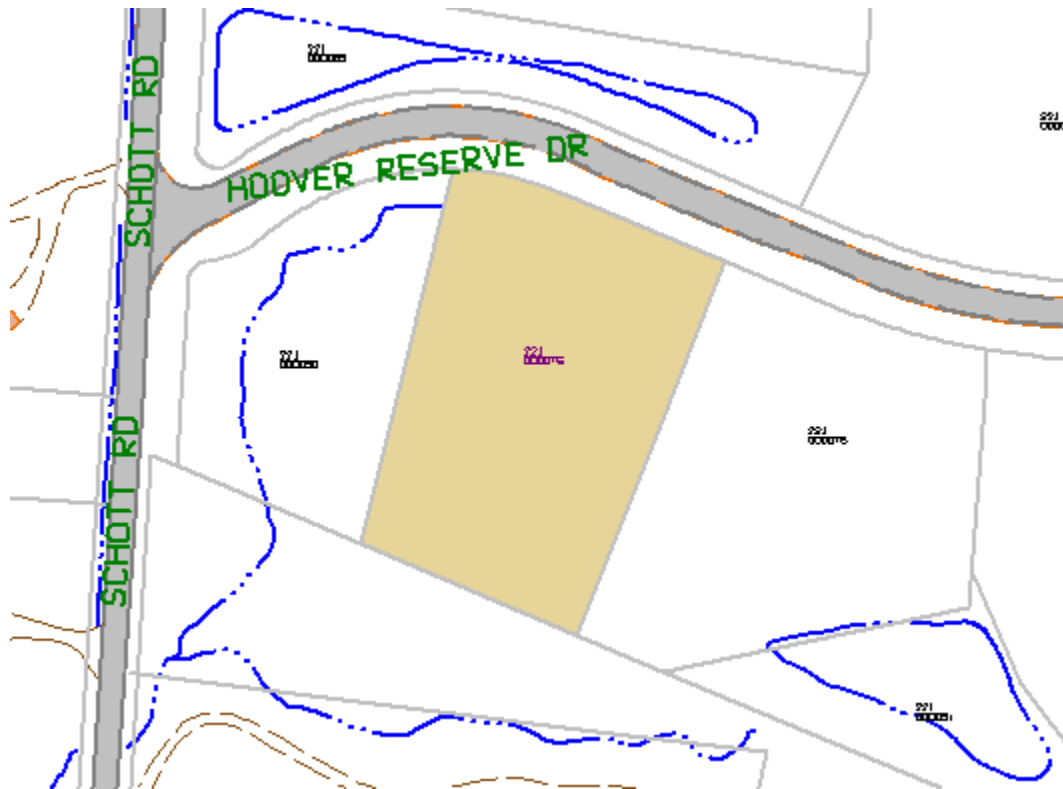

The Reserve at Hoover Lot • Westerville, Ohio 43082

Undeveloped Land
1.416 Acres

Parcel ID:
221-000075-00
Legal Description
HOOVER RESERVE DRIVE
THE RESERVE AT HOOVER
LOT 1

The above information was taken from the Franklin County Auditor's website and is assumed to be accurate.