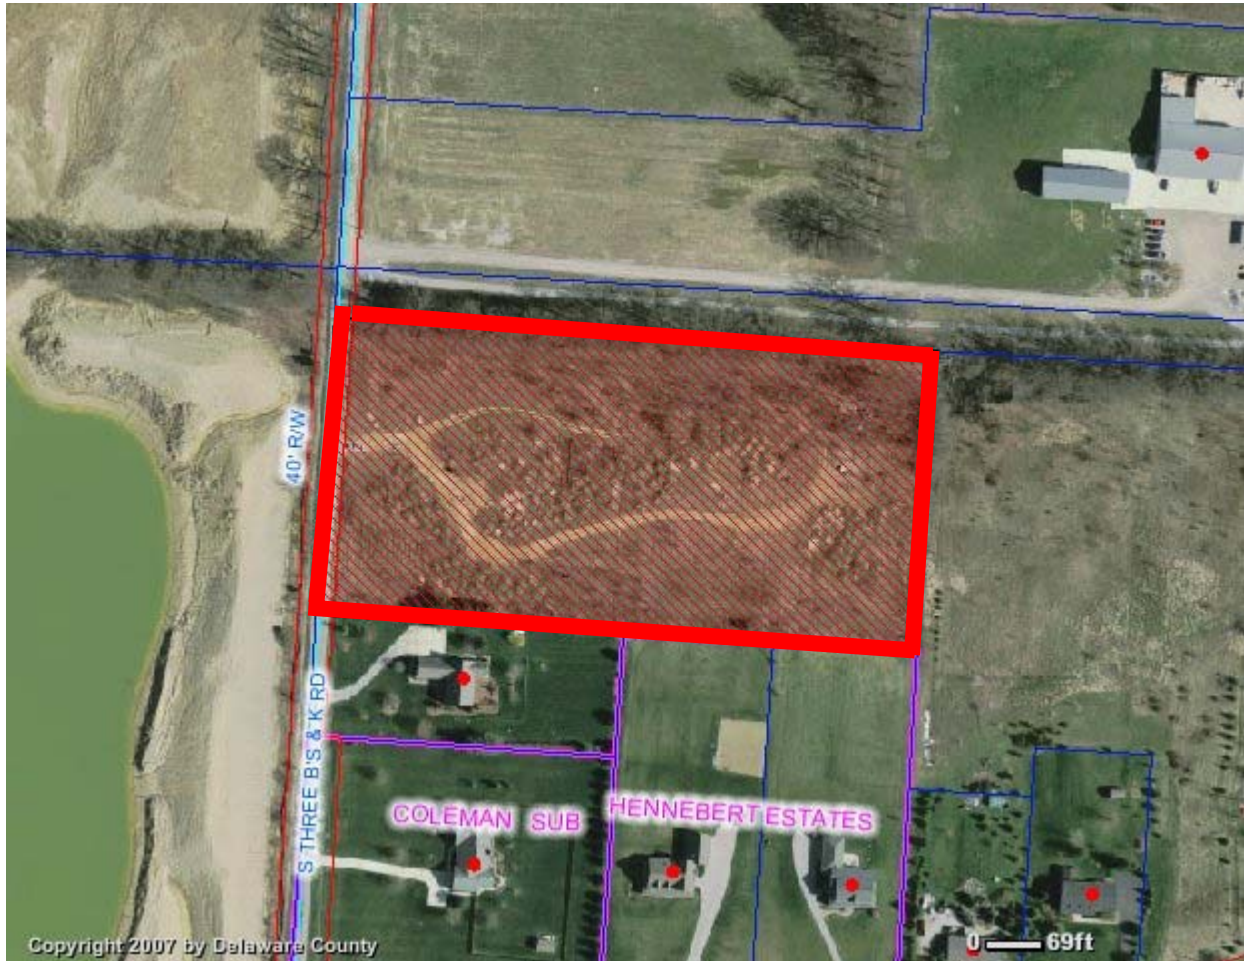

# South Three B's and K Road Galena, Ohio 43021

Parcel ID:  
417-320-01-005-000

Legal Description  
S. 3 B's and K Rd.  
Berkshire Township  
5.947 Acres

The above information was taken from the Delaware County Auditor's website and is assumed to be accurate.